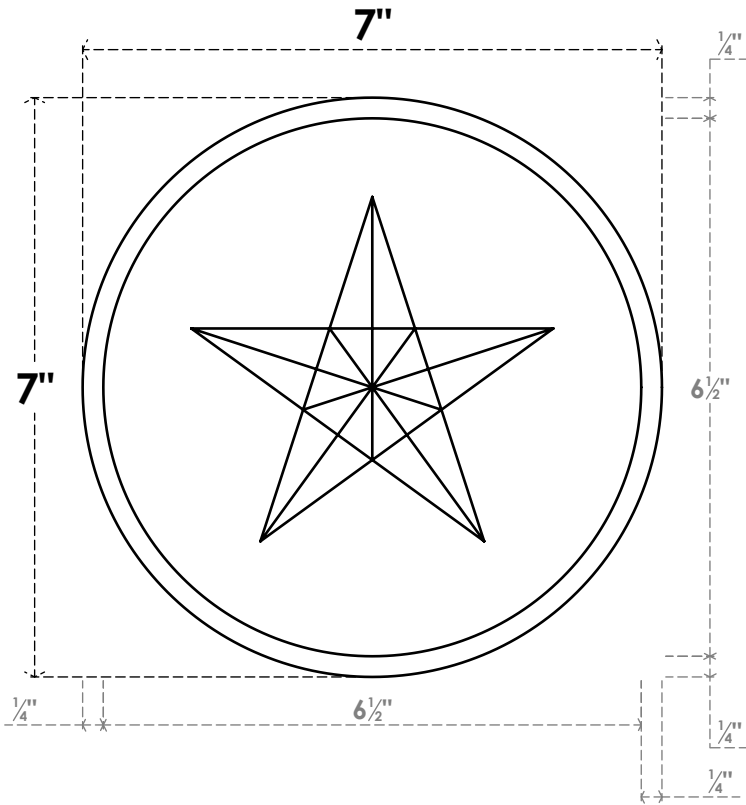

ROSP070X070X075GRY07

7"W X 7"H X 3/4"P STANDARD GRAYSON STAR ROSETTE WITH BEVELED EDGE, ARCHITECTURAL GRADE PVC

FRONT

SIDE

EKENA MILLWORK
2300 WEST MAIN ST.
CLARKSVILLE, TX 75426
TOLL FREE: 866-607-0453
WWW.EKENAMILLWORK.COM