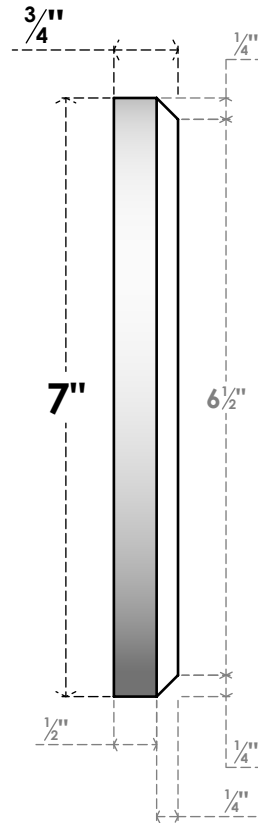

ROSP070X070X075GRY07

7"W X 7"H X 3/4"P STANDARD GRAYSON STAR ROSETTE WITH BEVELED EDGE, ARCHITECTURAL GRADE PVC

FRONT

SIDE

EKENA MILLWORK
2300 WEST MAIN ST.
CLARKSVILLE, TX 75426
TOLL FREE: 866-607-0453
WWW.EKENAMILLWORK.COM

NOTES

1. INSTALLATION TO BE COMPLETED IN ACCORDANCE WITH MANUFACTURER'S SPECIFICATIONS.
2. DRAWING MAY NOT BE TO SCALE
3. THIS DRAWING IS INTENDED FOR DESIGN AND PLANNING PURPOSES ONLY.
4. ALL INFORMATION CONTAINED HEREIN WAS CURRENT AT THE TIME OF DEVELOPMENT BUT MUST BE REVIEWED AND APPROVED BY THE PRODUCT MANUFACTURER TO BE CONSIDERED ACCURATE.
5. ARCHITECTURAL GRADE PVC PRODUCTS ARE MADE FROM EXPANDED CELLULAR PVC AND COME NATURALLY WHITE BUT MAY BE PAINTED